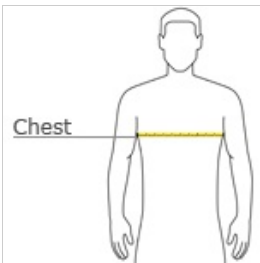

back

HOW TO MEASURE

CHEST

Measure under the arm and around the fullest part of the chest with arms down, keeping tape horizontal.

SIZE CHART

	XS	S	M	L	XL
Size	4/5	6/8	10/12	14/16	18/20
Chest	22-24	25-27	28-30	30-32	32-34